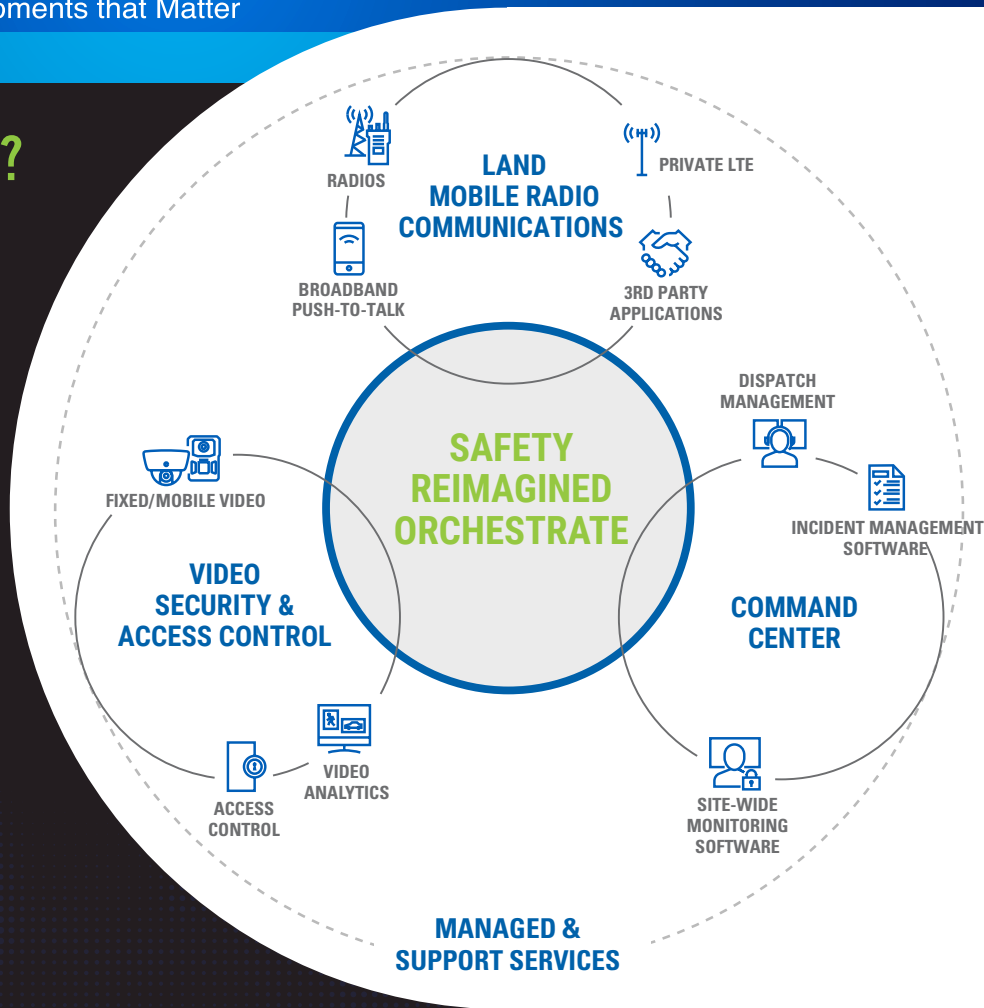

WHY SAFETY REIMAGINED?

BAYCOM has reimagined how safety is delivered by developing the first and only solution that unifies voice, video, data and analytics in a single platform.

With one integrated technology ecosystem supported by a single, trusted solution provider, your organization can achieve the foundation of safety that everything else is built on while also reducing costs, stress and risk.

Safety Reimagined is a unified solution that enables individuals, businesses and communities to work together in more powerful ways.

ECOSYSTEM COMPONENTS: VALUE PROPOSITIONS

ALLY SECURITY INCIDENT MANAGEMENT

Cloud-based incident management platform that streamlines security incident management, records management, communications and reporting.

AVIGILON ALTA AWARE

Simple, smart cloud-based video security systems that are cost-effective and allow you to scale quickly. Alta Aware video security systems are flexible and easily managed from any location.

Alarm and identity management provide superior control for accessing facilities. Avigilon Unity Access' integration with the Avigilon Unity Video video management software offers a robust, end-to-end security solution to monitor and secure sites.