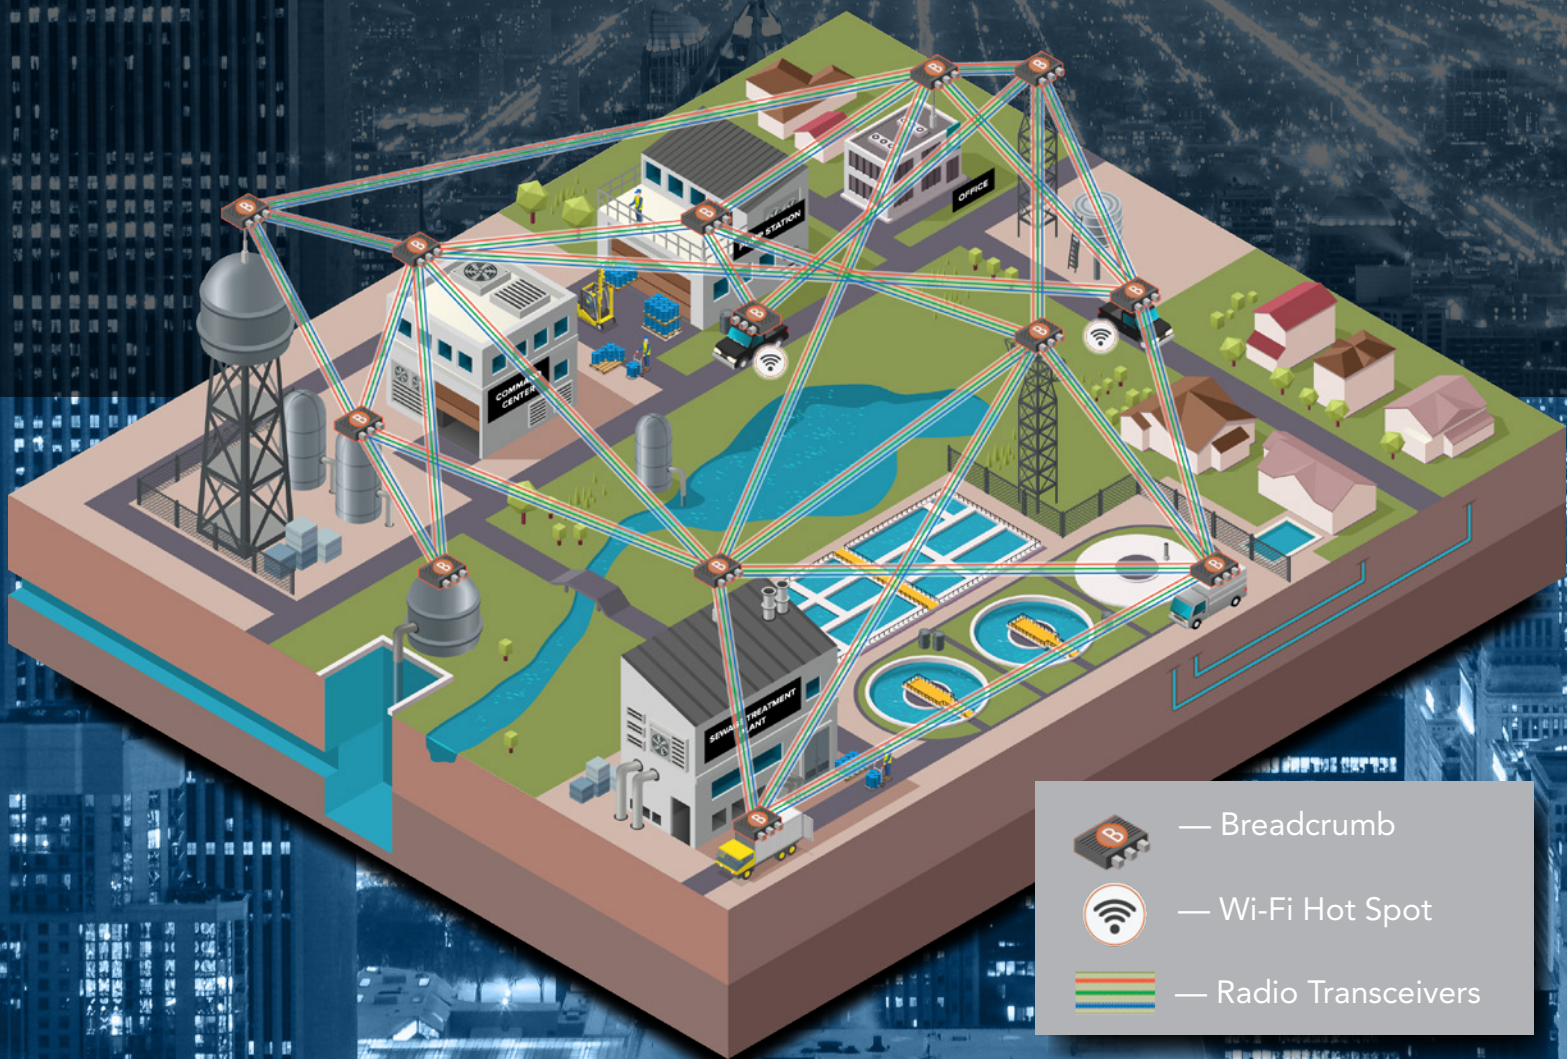

### UPHOLD REAL-TIME COMMUNICATIONS NO MATTER THE CONDITIONS

InstaMesh works intelligently to select the fastest path or paths among BreadCrumbs®. With its self-healing network, InstaMesh is continuously adapting as people and assets move across your environment—ensuring your network is always available, intact, and secure.

## SUPPORT THE MOBILE WORKFORCE

Today's field personnel need to be connected everywhere they go. By placing Breadcrumbs® directly on work vehicles, towers, lampposts, and buildings, you can seamlessly link them together and create hot spots for connectivity. The nodes operate on standard frequencies and are compatible with a multitude of smartphones, laptops and other IP devices.

## IMPROVE OPERATIONAL EFFICIENCY

Rajant's network empowers you with real-time visibility into utility equipment and system status, so you can prevent breakdowns before they happen. By supporting smart grid solutions, Rajant can detect when and where power is being lost, and enable a remote control of grid equipment to keep costs down and reliability up.